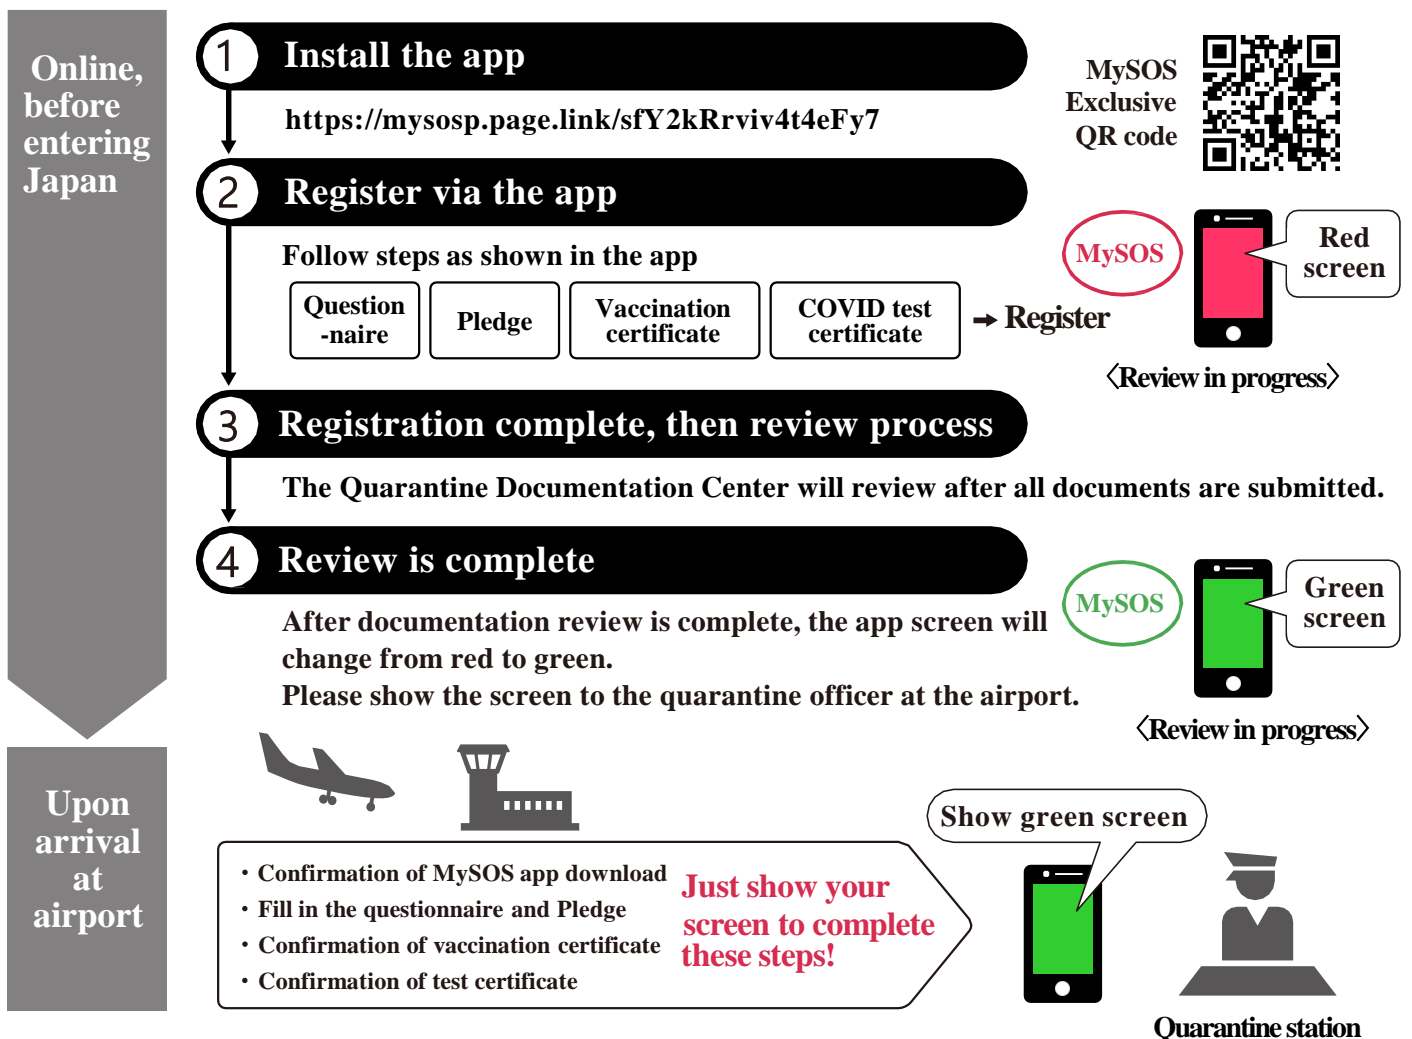

If you are Entering or Returning to Japan

Fast Track is available

for those entering from Narita International Airport, Haneda Airport,
Chubu Centrair International Airport, Kansai International Airport, Fukuoka Airport .

Quarantine procedures upon arrival at the airport could still take some time due to the congestion situation, even if you have registered via Fast Track. Your understanding is appreciated.

This app can be used for some quarantine procedures before you enter Japan.

Fast Track Procedure

MySOS

Yellow screen

You may skip uploading of test result in case you wish to submit test result in paper format at arrival airport.

The screen will change to yellow after you have finished registering and checking your questionnaire, Pledge, and vaccination certificate. If that happens, please show the yellow screen and your test certificate (paper version, etc.) at the quarantine station.